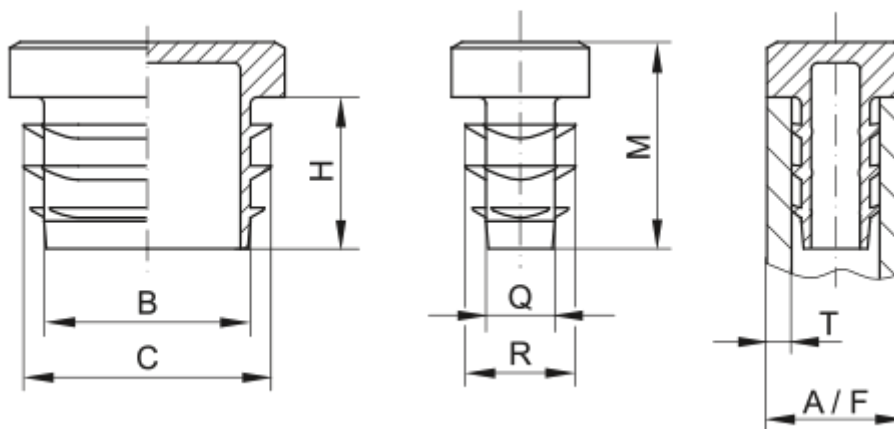

Article number: 59GPN270R5030152

Description: KLEE Square plugs GPN 270 - 50x30 (Wall thickness 1,5-2)

## Measures

A = 50x30

B = 44

C = 48

H = 14

M = 19

Q = 24

R = 28